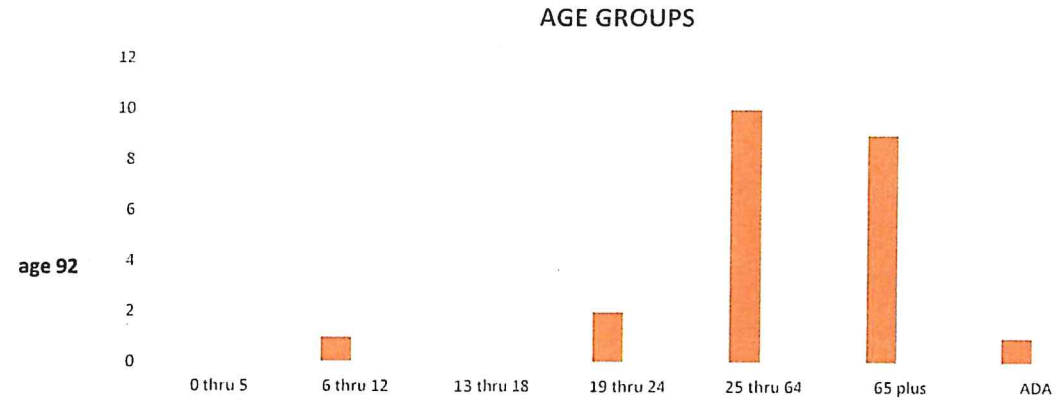

Panorama Park Survey Results

Age Groups

0 thru 5	0
6 thru 12	1
13 thru 18	0
19 thru 24	2
25 thru 64	10
65 plus	9
ADA	1

Equipment/Amenities

Better Access	4
Basketball Ct.	1
Bike Rack	0
Park Bench(s)	8
Fitness Equip.	0
Gazebo	0
Pickleball	0
PicnicTable	5
Pavilion	5
Play Equipment	0
Grill	1